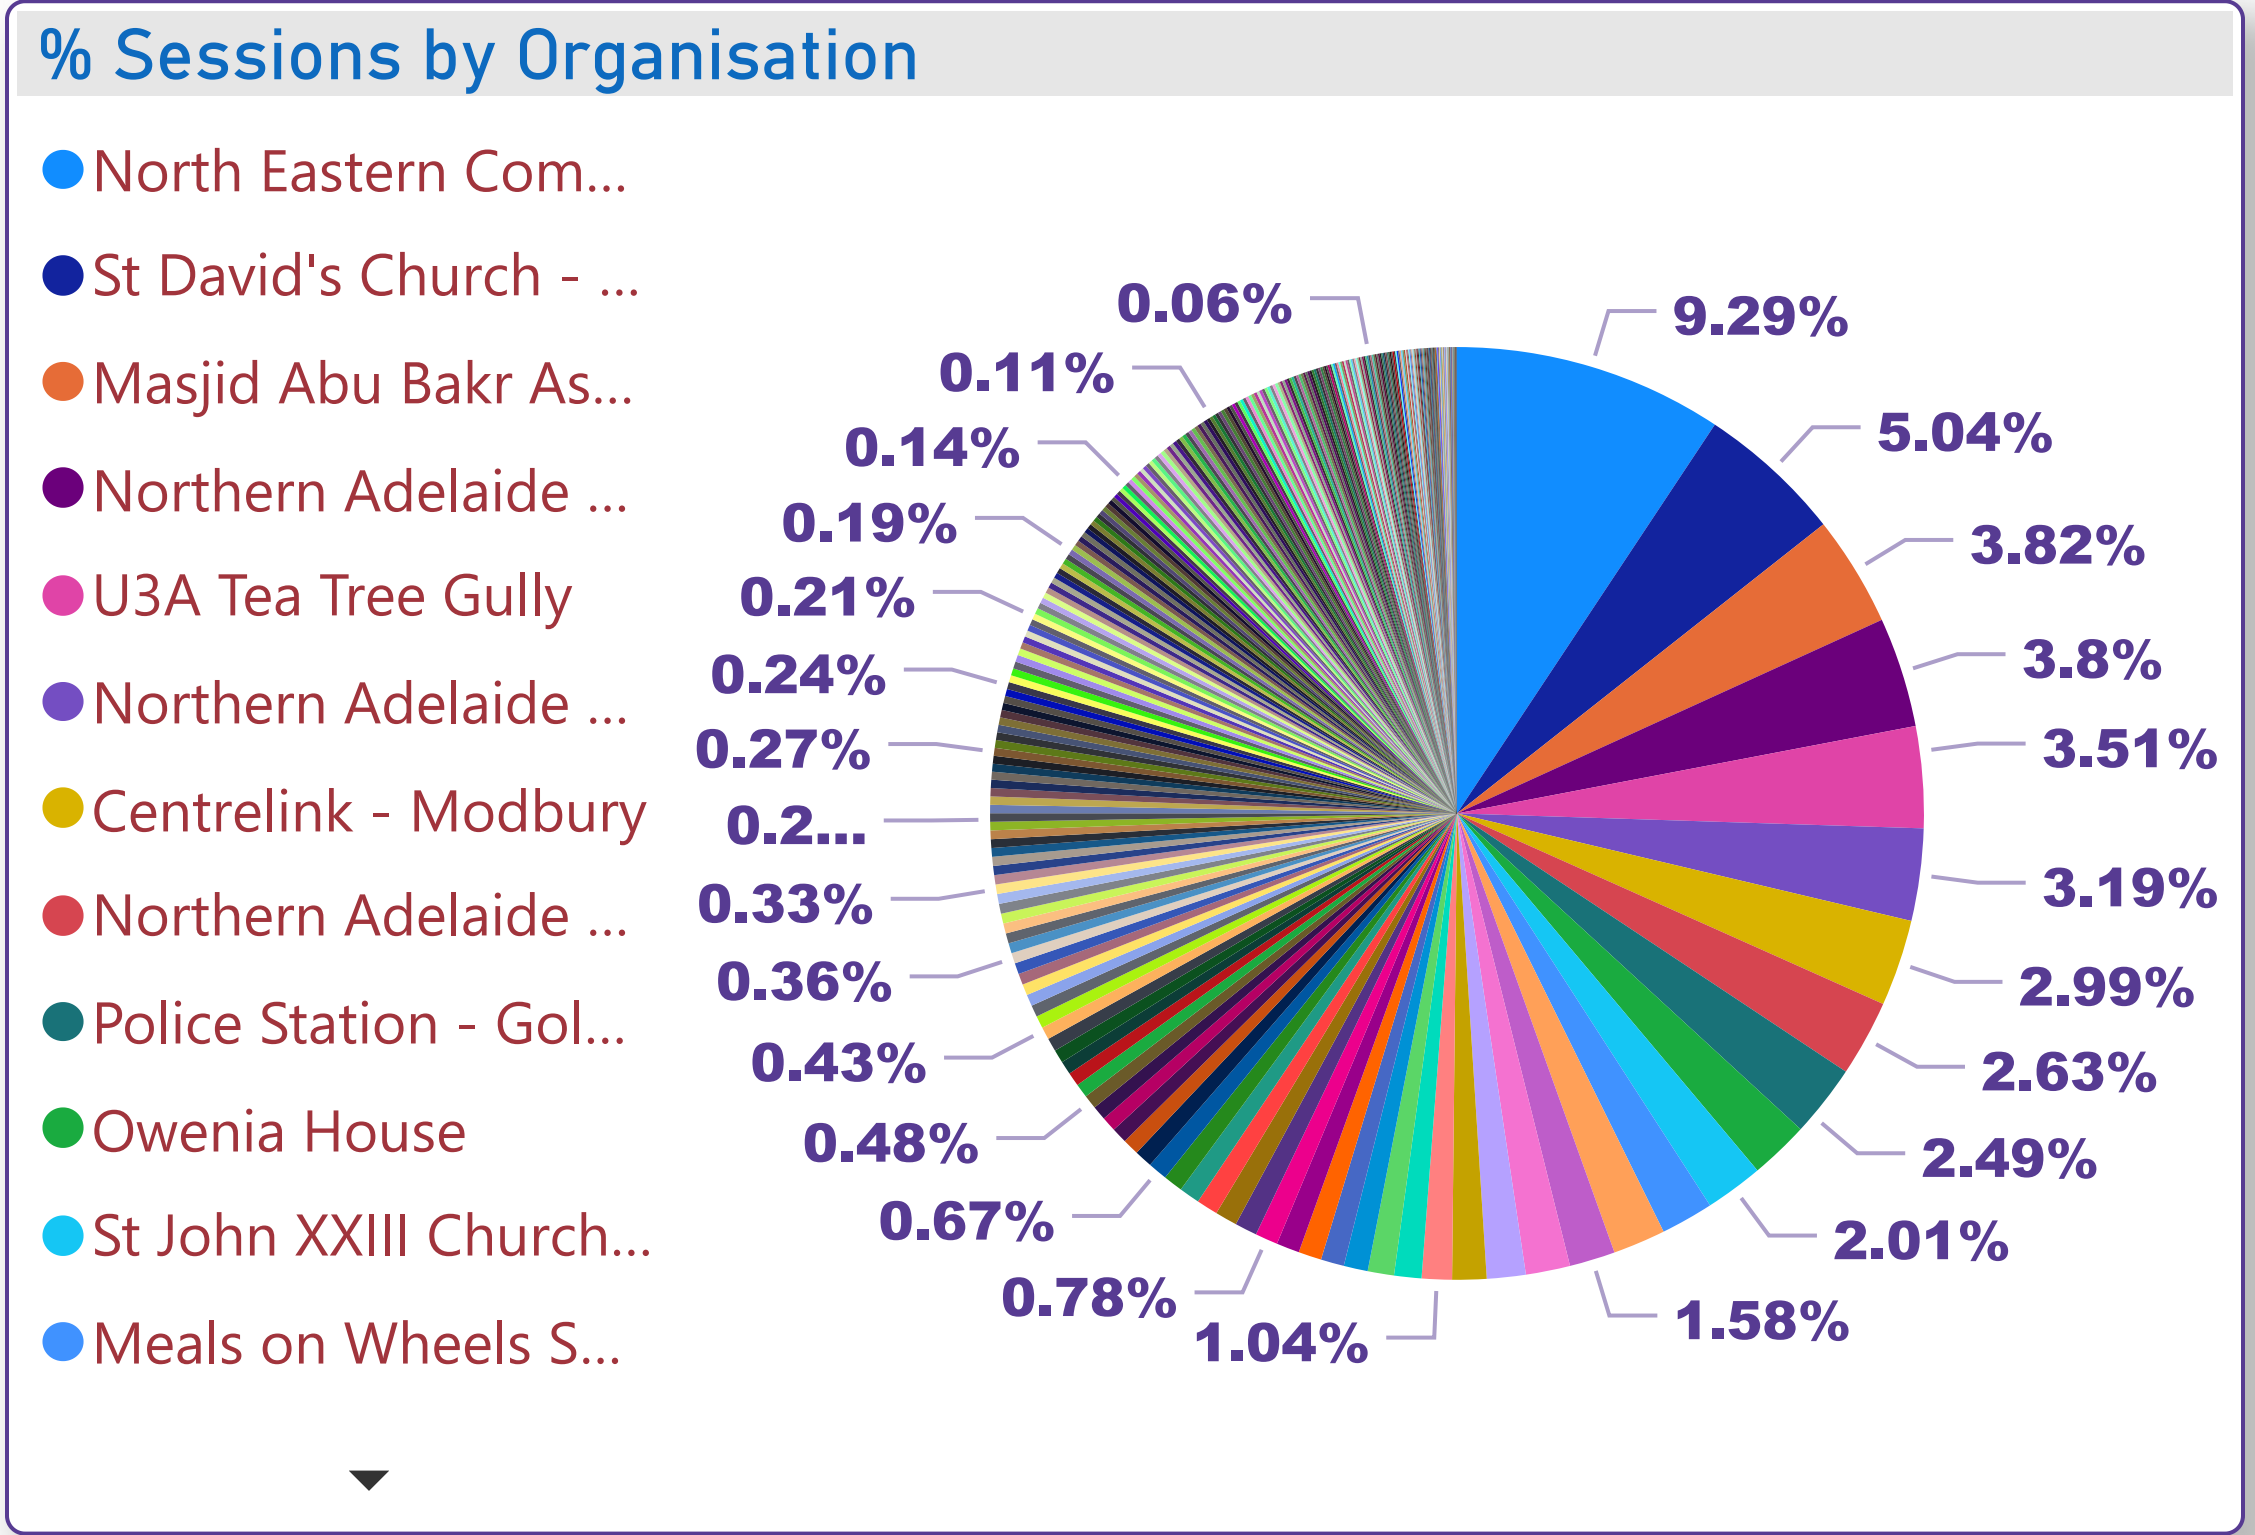

Tea Tree Gully - Organisation Count by Primary Category (FY 2021-2022)

Recreation
 Education
 Community Organisation & Development
 Health & Disability
 Personal & Family Support
 Religions & Philosophies
 Accommodation
 Government
 Animals, Birds
 Communication & Information Services
 Employment
 Environment & Heritage
 Finance, Income, Business
 Material & Practical Needs
 Service Moved or Closed
 Public Safety
 Citizenship, Nationality

Count of Organization ID

Tea Tree Gully Council - Sessions by Organisation (FY 2021-2022)

Sum of Sessions

FY 2021-2022

Primary Category, Organisation

- ▶ Accommodation
- ▶ Animals, Birds
- ▶ Citizenship, Nationality
- ▶ Communication & Information Services
- ▶ Community Organisation & Development
- ▶ Education
- ▶ Employment
- ▶ Environment & Heritage
- ▶ Finance, Income, Business
- ▶ Government
- ▶ Health & Disability
- ▶ Material & Practical Needs
- ▶ Personal & Family Support
- ▶ Public Safety
- ▶ Recreation
- ▶ Religions & Philosophies
- ▶ Service Moved or Closed