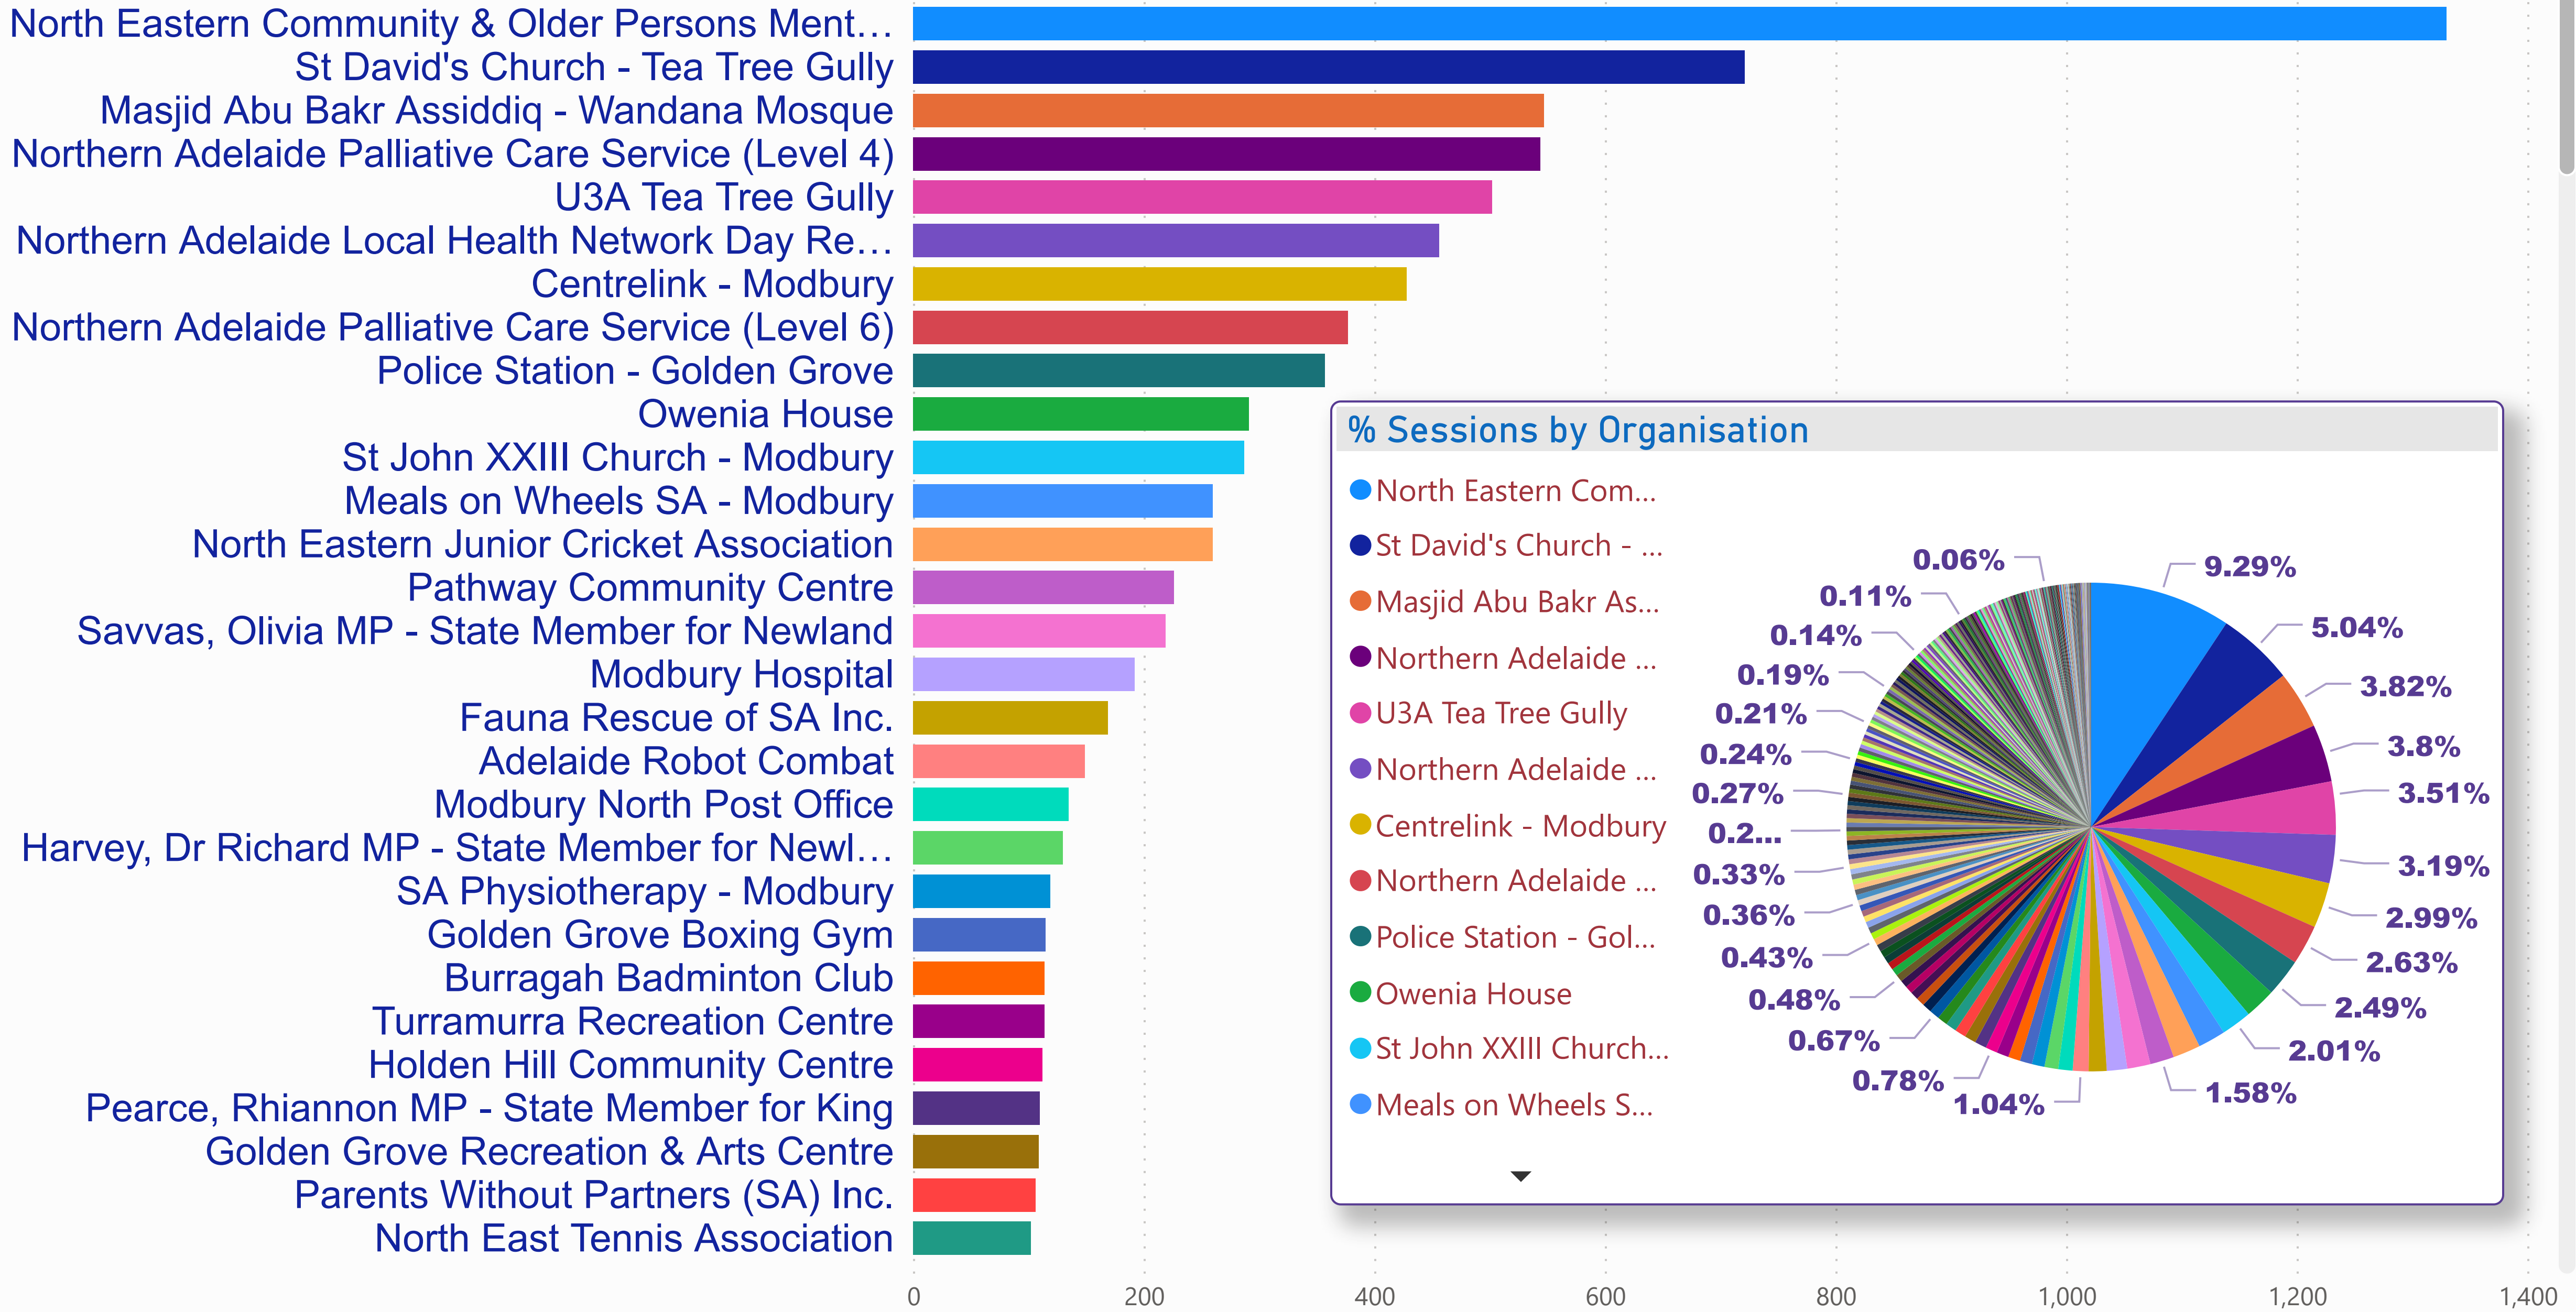

Tea Tree Gully - Organisation Count by Primary Category (FY 2021-2022)

Recreation
 Education
 Community Organisation & Development
 Health & Disability
 Personal & Family Support
 Religions & Philosophies
 Accommodation
 Government
 Animals, Birds
 Communication & Information Services
 Employment
 Environment & Heritage
 Finance, Income, Business
 Material & Practical Needs
 Service Moved or Closed
 Public Safety
 Citizenship, Nationality

Count of Organization ID

Tea Tree Gully Council - Sessions by Organisation (FY 2021-2022)

Sum of Sessions

FY 2021-2022

Primary Category, Organisation

- ▶ Accommodation
- ▶ Animals, Birds
- ▶ Citizenship, Nationality
- ▶ Communication & Information Services
- ▶ Community Organisation & Development
- ▶ Education
- ▶ Employment
- ▶ Environment & Heritage
- ▶ Finance, Income, Business
- ▶ Government
- ▶ Health & Disability
- ▶ Material & Practical Needs
- ▶ Personal & Family Support
- ▶ Public Safety
- ▶ Recreation
- ▶ Religions & Philosophies
- ▶ Service Moved or Closed

Organization	Sessions
Adelaide Exercise Physiology - Ridgehaven	49
Adelaide Game	4
Adelaide Robot Combat	149
Al-Salam Arabic School	49
Al-Salam Arabic School Inc	12
Ananda Hope Valley Residential Care	1
Ardtornish Children's Centre for Early Childhood Development and Parenting	20
Ardtornish Playgroup	14
Ardtornish Primary School and OSHC Vacation Care	19
ARPA Active Over 50s - Golden Grove Group	29
ARPA Active Over 50s - Golden Grove Group (CLOSED 2021)	7
ARPA Active Over 50s - Modbury North Group	39
Aurora Cali College Inc.	9
Australian Breastfeeding Association - North Eastern Suburbs Group	4
Australian Red Cross Blood Service - Modbury Donor Centre	66
Ballroom Bliss Dance SA	19
Banksia Park Concert Bands Inc.	15
Banksia Park International High School	18
Banksia Park Netball Club Inc.	50
Total	14312