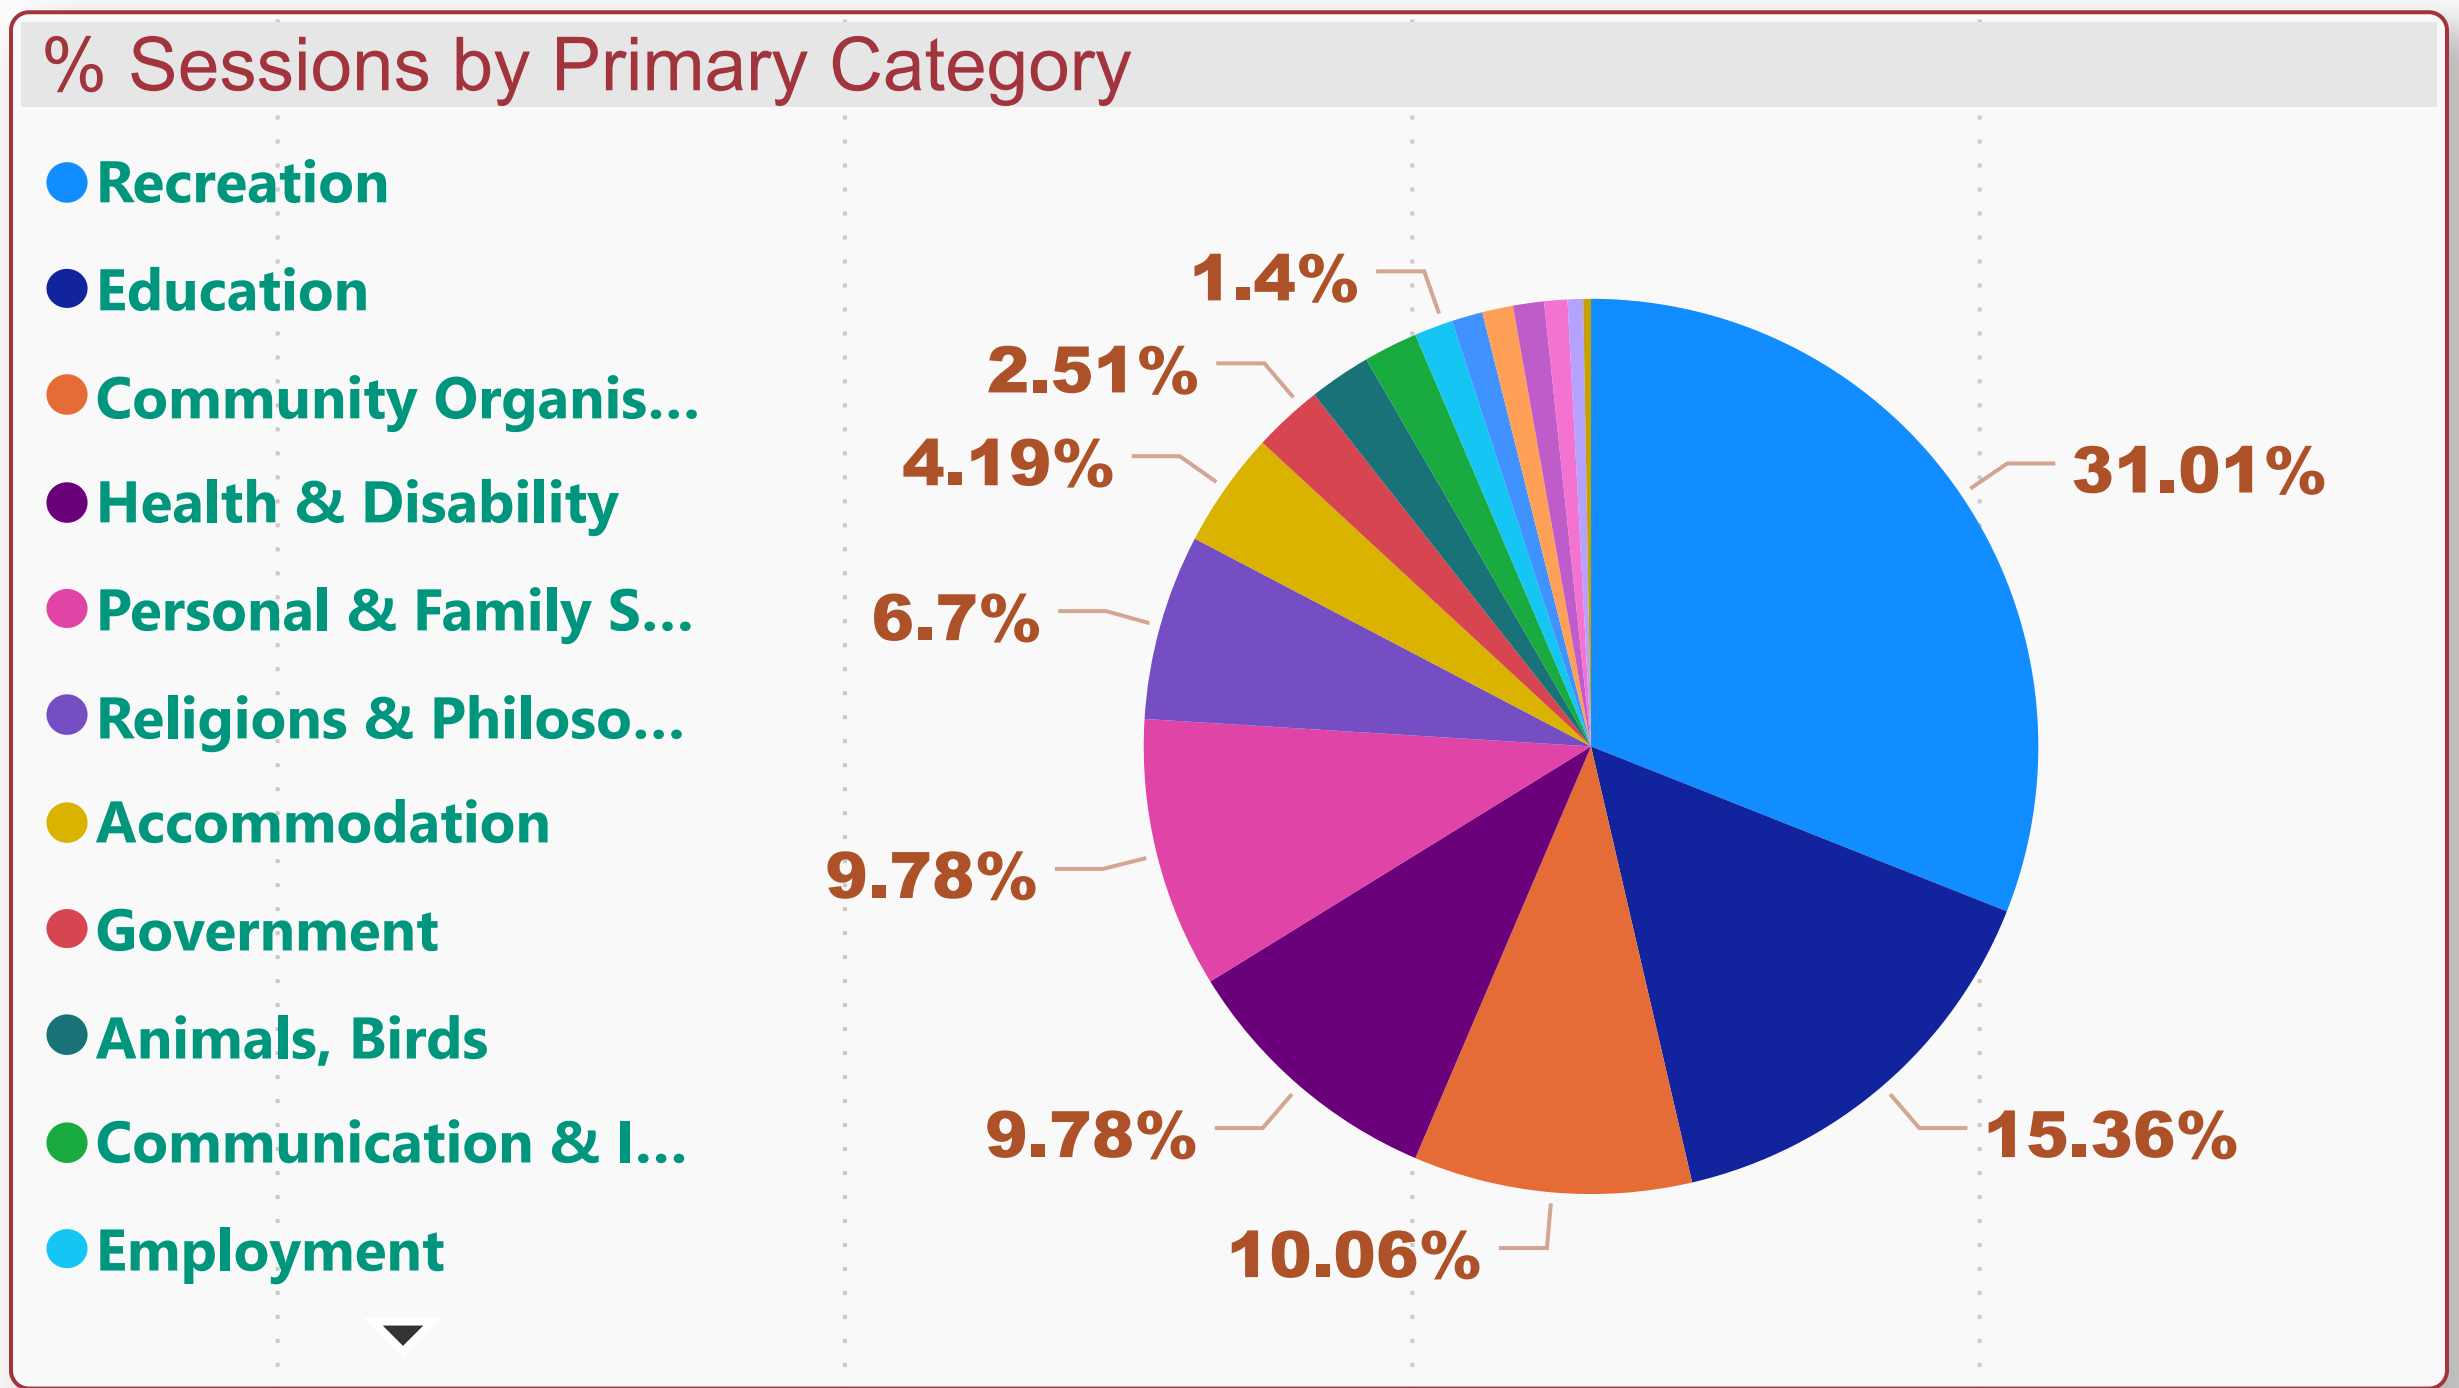

Tea Tree Gully - Organisation Count by Primary Category (FY 2021-2022)

Recreation
 Education
 Community Organisation & Development
 Health & Disability
 Personal & Family Support
 Religions & Philosophies
 Accommodation
 Government
 Animals, Birds
 Communication & Information Services
 Employment
 Environment & Heritage
 Finance, Income, Business
 Material & Practical Needs
 Service Moved or Closed
 Public Safety
 Citizenship, Nationality

Count of Organization ID

Tea Tree Gully Council - Sessions by Organisation (FY 2021-2022)

Sum of Sessions

FY 2021-2022

Primary Category, Organisation

- ▶ Accommodation
- ▶ Animals, Birds
- ▶ Citizenship, Nationality
- ▶ Communication & Information Services
- ▶ Community Organisation & Development
- ▶ Education
- ▶ Employment
- ▶ Environment & Heritage
- ▶ Finance, Income, Business
- ▶ Government
- ▶ Health & Disability
- ▶ Material & Practical Needs
- ▶ Personal & Family Support
- ▶ Public Safety
- ▶ Recreation
- ▶ Religions & Philosophies
- ▶ Service Moved or Closed