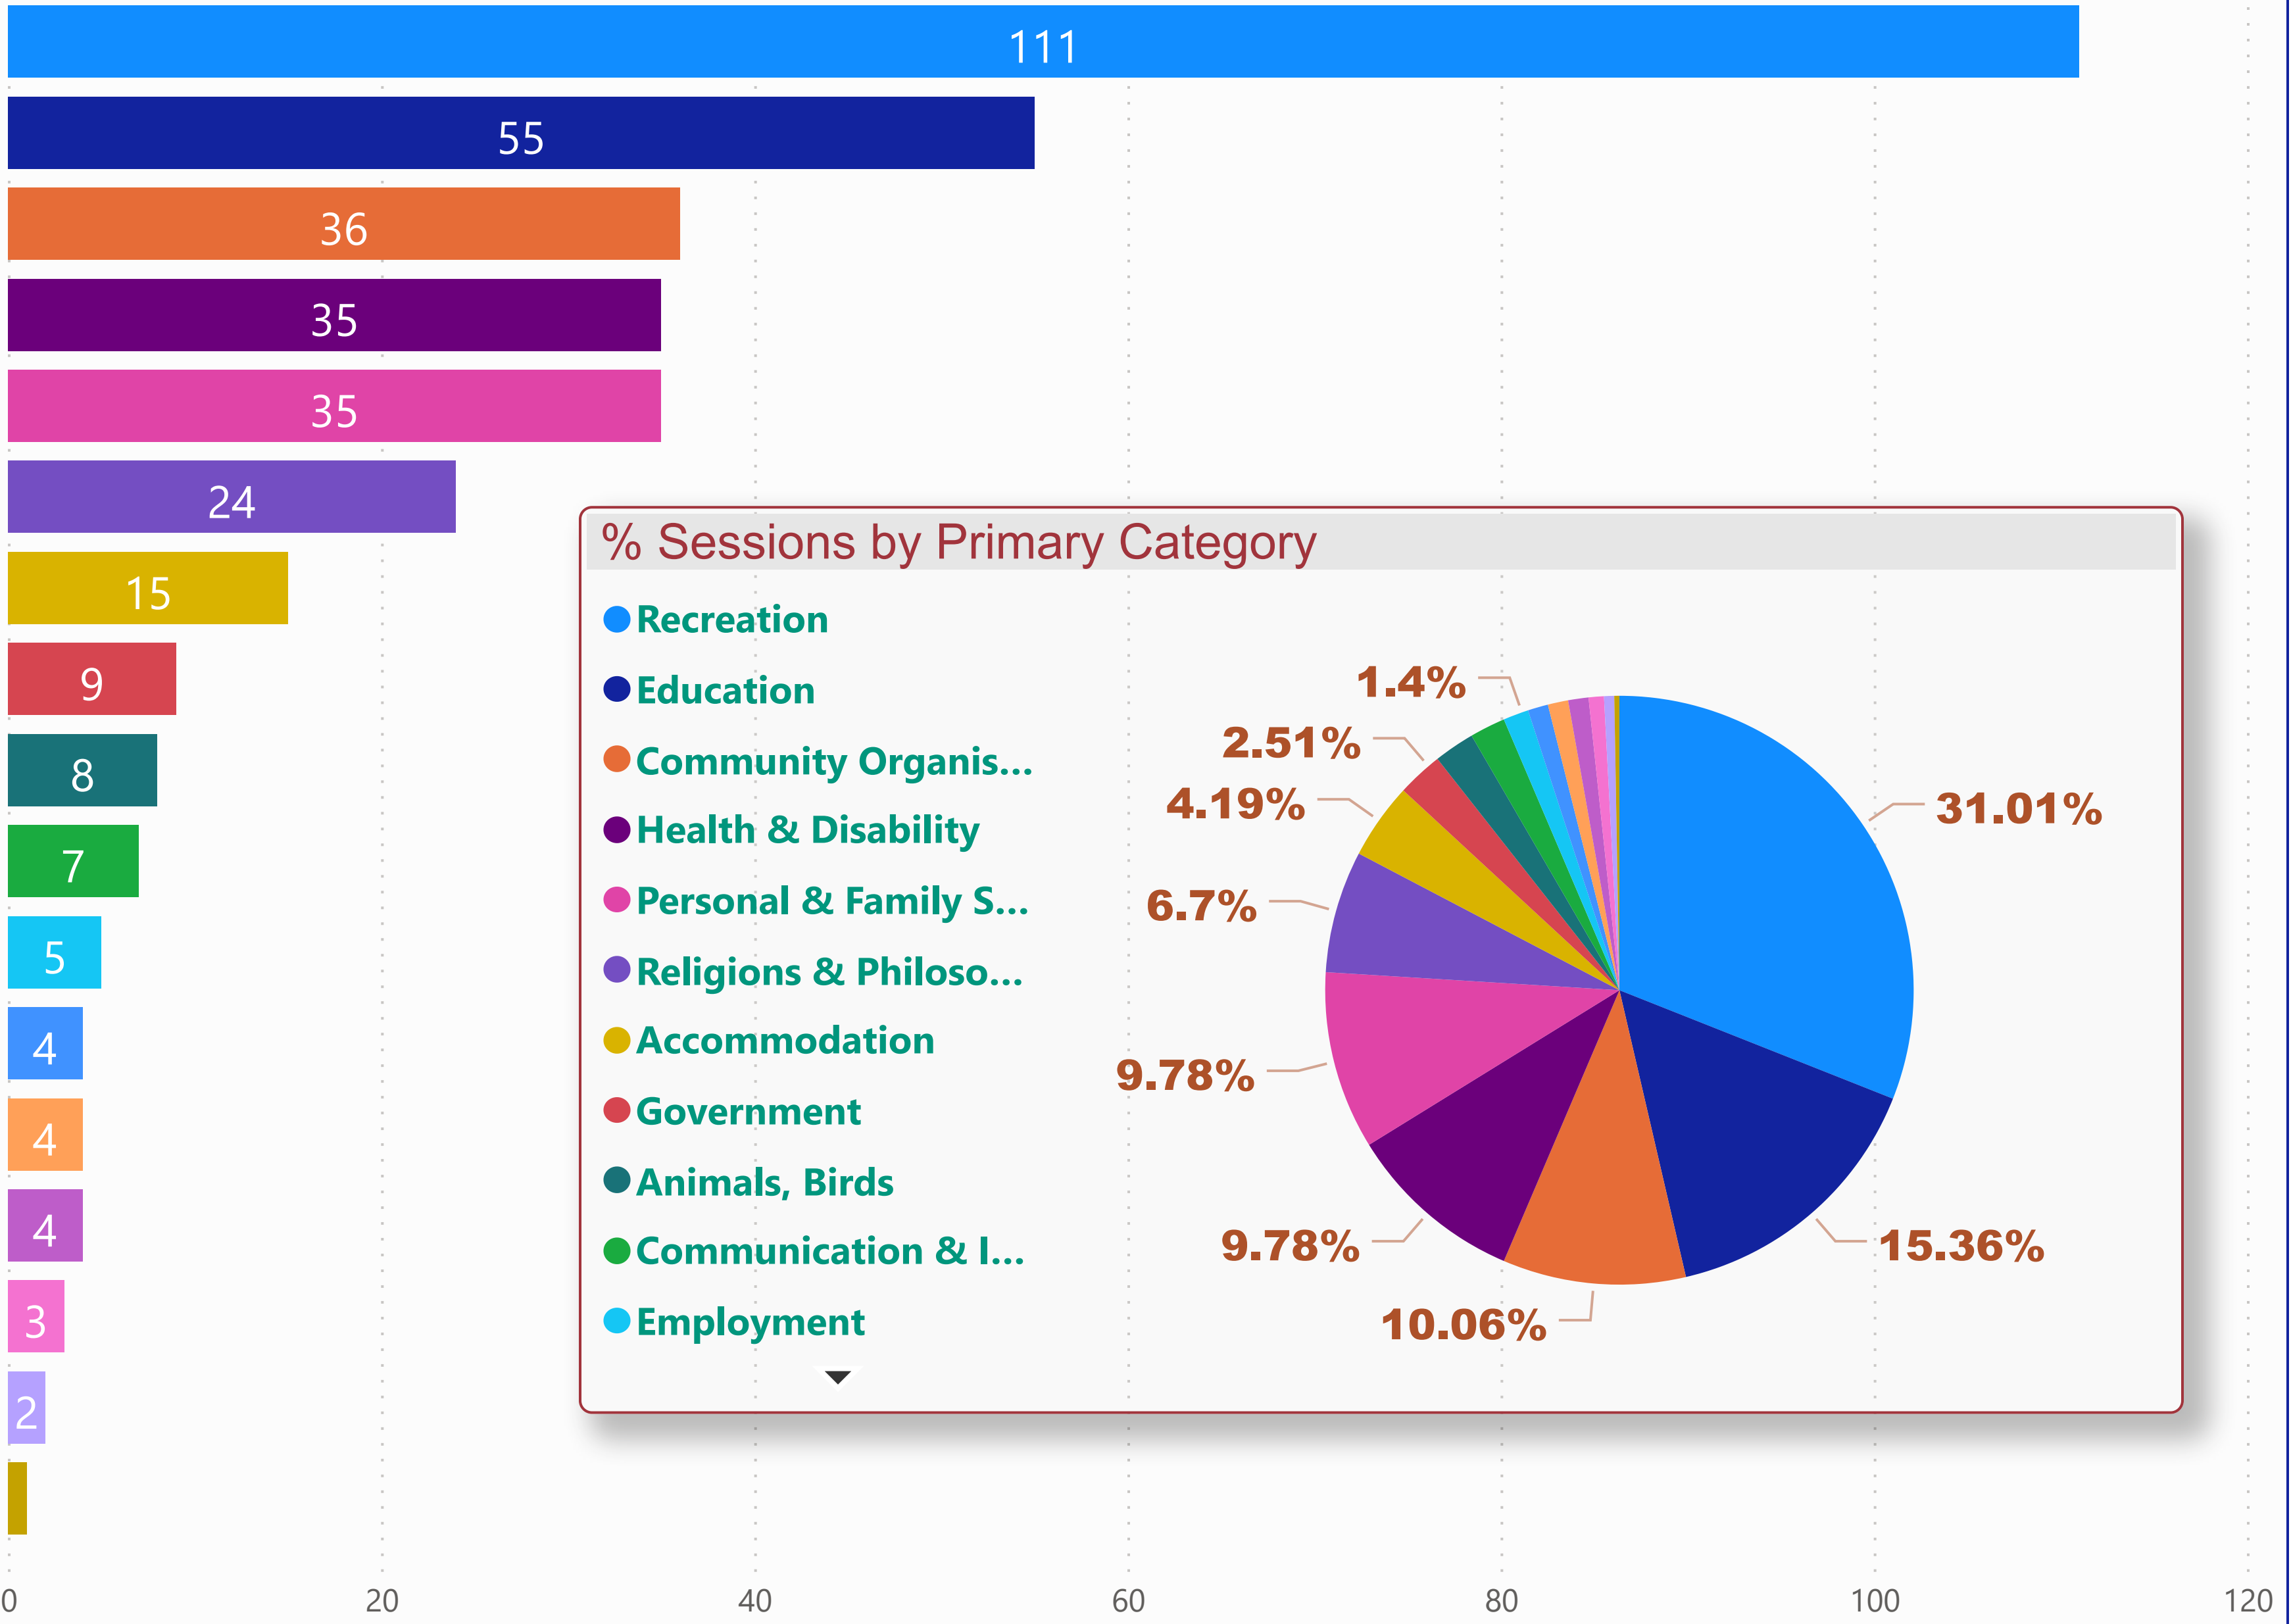

Tea Tree Gully - Organisation Count by Primary Category (FY 2021-2022)

Recreation
 Education
 Community Organisation & Development
 Health & Disability
 Personal & Family Support
 Religions & Philosophies
 Accommodation
 Government
 Animals, Birds
 Communication & Information Services
 Employment
 Environment & Heritage
 Finance, Income, Business
 Material & Practical Needs
 Service Moved or Closed
 Public Safety
 Citizenship, Nationality

Count of Organization ID

Tea Tree Gully Council - Sessions by Organisation (FY 2021-2022)

Sum of Sessions

FY 2021-2022

Primary Category, Organisation

- ▶ Accommodation
- ▶ Animals, Birds
- ▶ Citizenship, Nationality
- ▶ Communication & Information Services
- ▶ Community Organisation & Development
- ▶ Education
- ▶ Employment
- ▶ Environment & Heritage
- ▶ Finance, Income, Business
- ▶ Government
- ▶ Health & Disability
- ▶ Material & Practical Needs
- ▶ Personal & Family Support
- ▶ Public Safety
- ▶ Recreation
- ▶ Religions & Philosophies
- ▶ Service Moved or Closed

Organization	Sessions
Adelaide Exercise Physiology - Ridgehaven	49
Adelaide Game	4
Adelaide Robot Combat	149
Al-Salam Arabic School	49
Al-Salam Arabic School Inc	12
Ananda Hope Valley Residential Care	1
Ardtornish Children's Centre for Early Childhood Development and Parenting	20
Ardtornish Playgroup	14
Ardtornish Primary School and OSHC Vacation Care	19
ARPA Active Over 50s - Golden Grove Group	29
ARPA Active Over 50s - Golden Grove Group (CLOSED 2021)	7
ARPA Active Over 50s - Modbury North Group	39
Aurora Cali College Inc.	9
Australian Breastfeeding Association - North Eastern Suburbs Group	4
Australian Red Cross Blood Service - Modbury Donor Centre	66
Ballroom Bliss Dance SA	19
Banksia Park Concert Bands Inc.	15
Banksia Park International High School	18
Banksia Park Netball Club Inc.	50
Total	14312